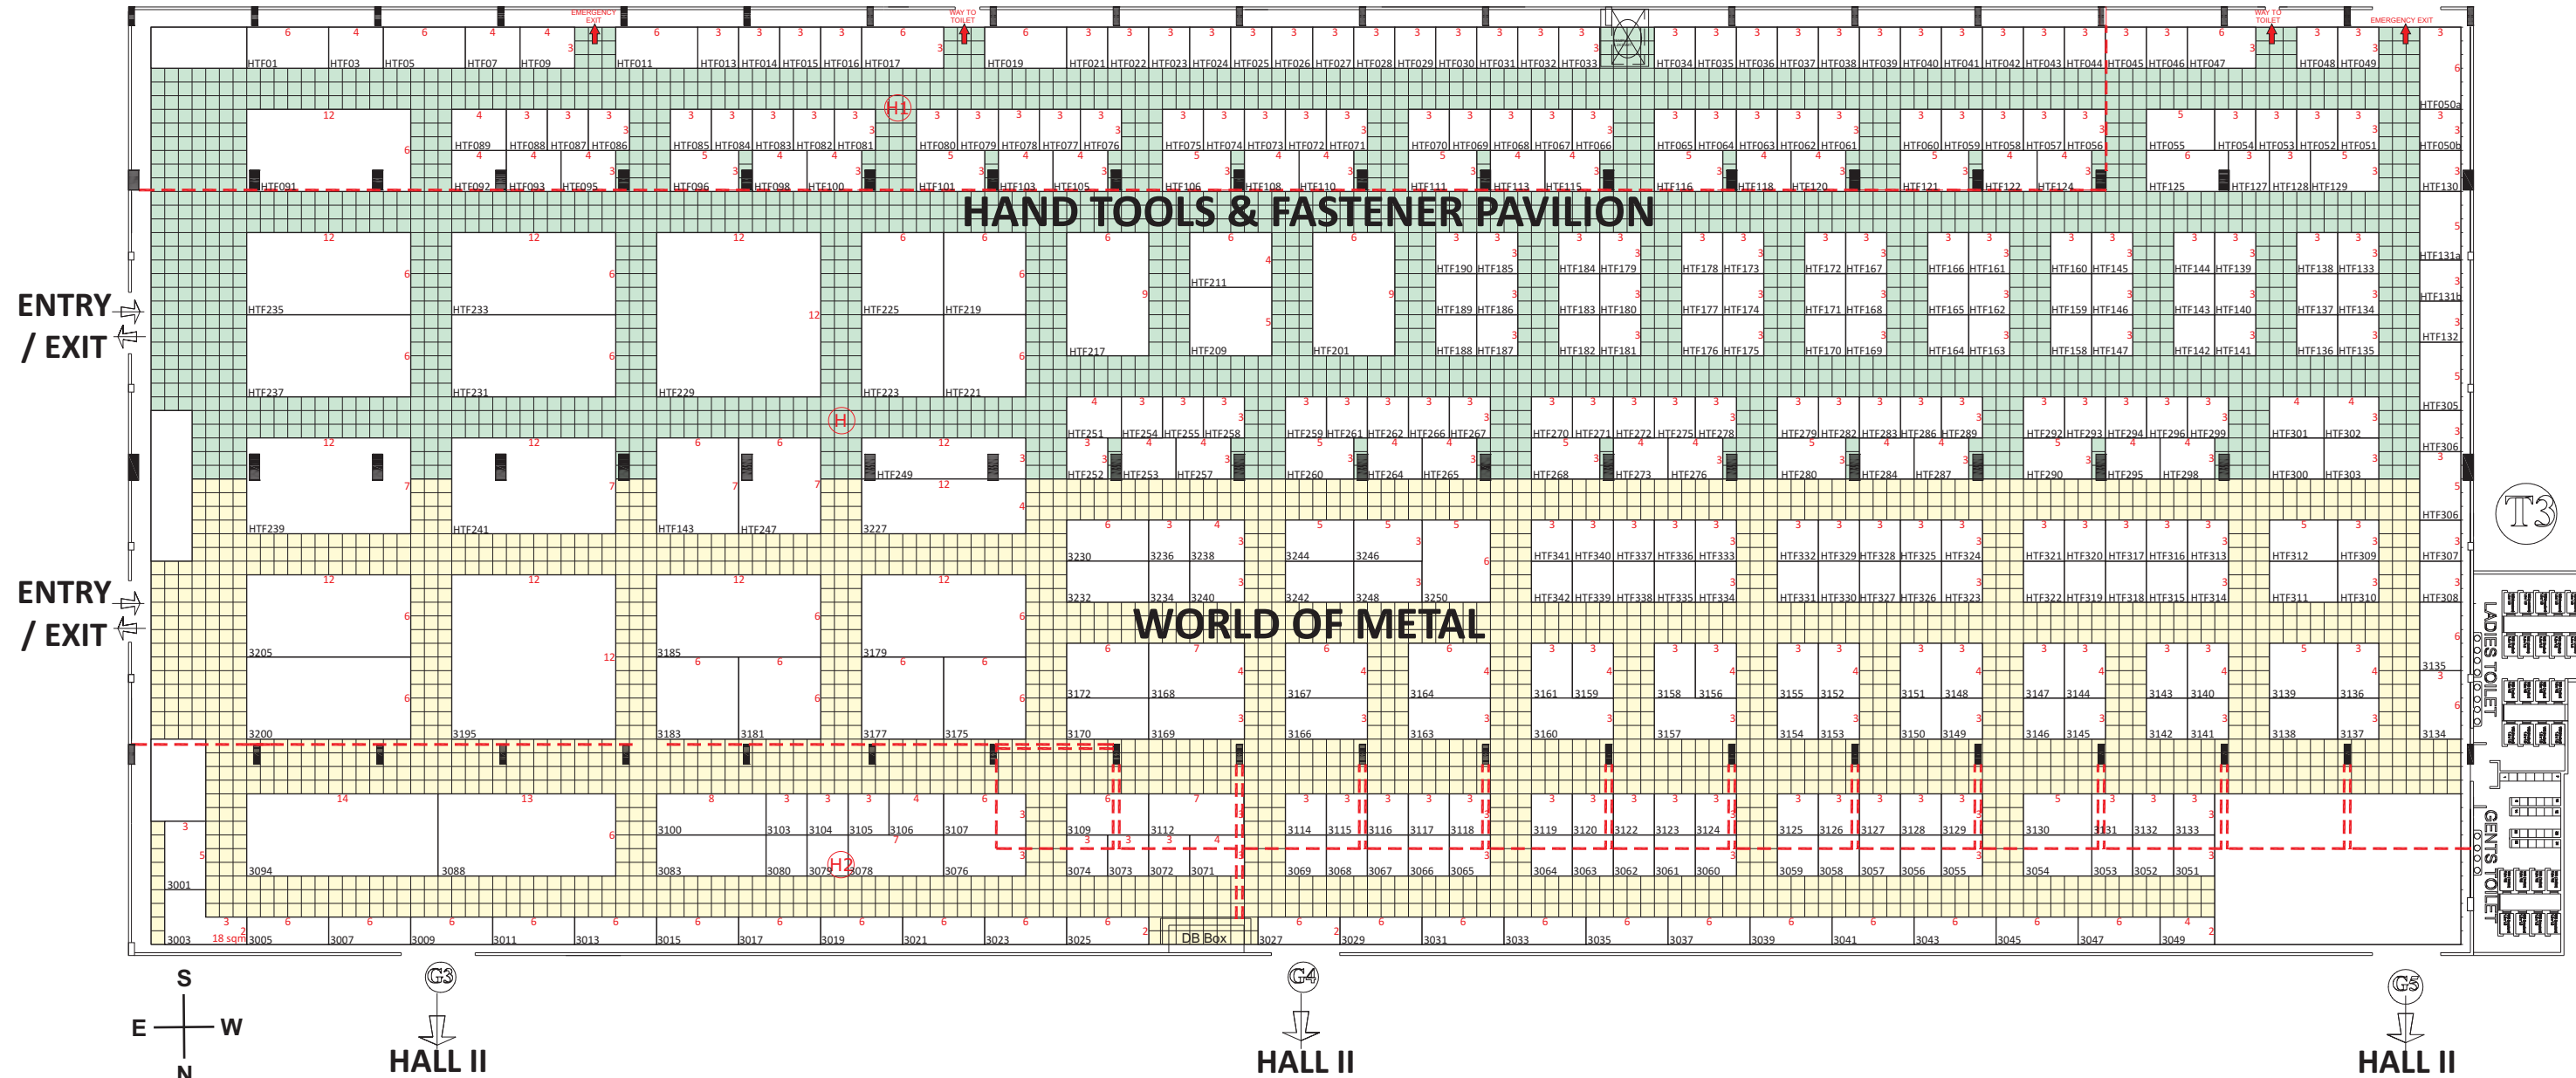

20-22 Sept., 2019

Hall III - LAYOUT PLAN

BEC, MUMBAI

The organisers reserve the right to modify the floor plan under circumstances beyond their control.